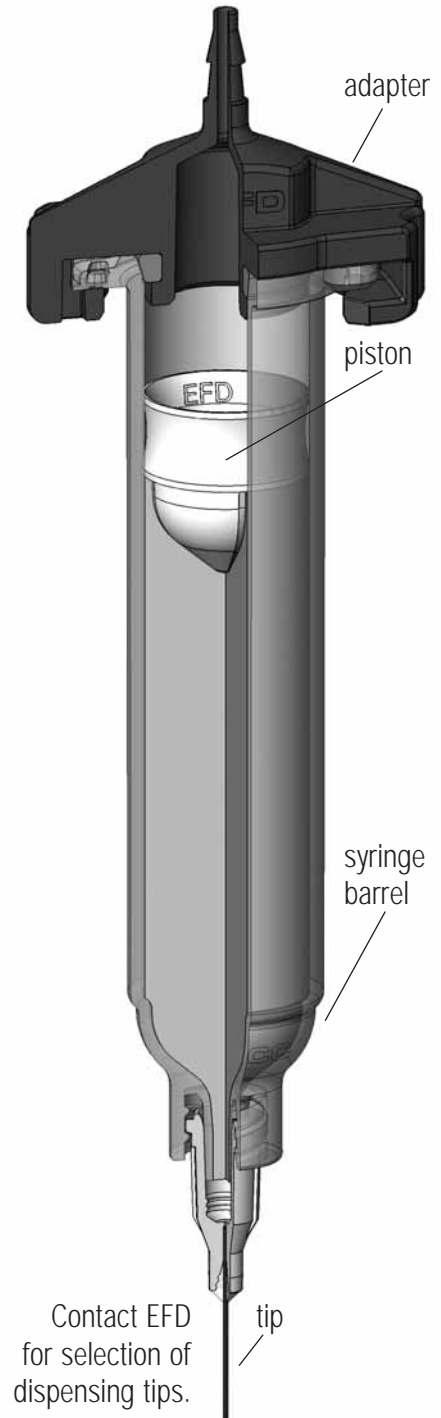

Optimum[™] Component Desk Reference

Syringe Barrels	2
Snap-Tight Syringe Barrels End Caps	2
Safetylok Syringe Barrels Tip Caps	2
Adapter Assemblies	2
SmoothFlow [™] Pistons	3
Syringe Barrel and Piston Sets	3
Bulk Syringe Barrels	4
Bulk SmoothFlow Pistons	4
Bulk Snap-Tight Syringe Barrels End Caps	4
Bulk Safetylok Syringe Barrels Tip Caps	4
Bulk Syringe Barrels with Pistons Inserted	5
Bulk Syringe Barrels with Pistons Inserted Kits	5
Bulk Syringe Barrels, Pistons, End Caps, Tip Caps Kits	5
Cartridge Systems	6
Pistons	6
End Caps	6
Outlet Caps	6
Bulk Cartridge Barrels, Piston Sets	6
Bulk Cartridge Systems	7
Bulk Pistons	7
End Caps	7
Outlet Caps	7
Retainer Systems	7
SAP Numbers Sequential Order	8-12

Sample Kits

Clear Barrel with tip cap, end cap and white pistons.

Size	Part Number	Qty/box
10cc	7012387	20
30cc	7012310	15

Syringe Barrels

Clear Barrel.

For use with most assembly fluids and pastes.

Size	Part Number	Qty/box
3cc	7012072	50
5cc	7012094	40
10cc	7012112	30
30cc	7012134	20
55cc	7012155	15