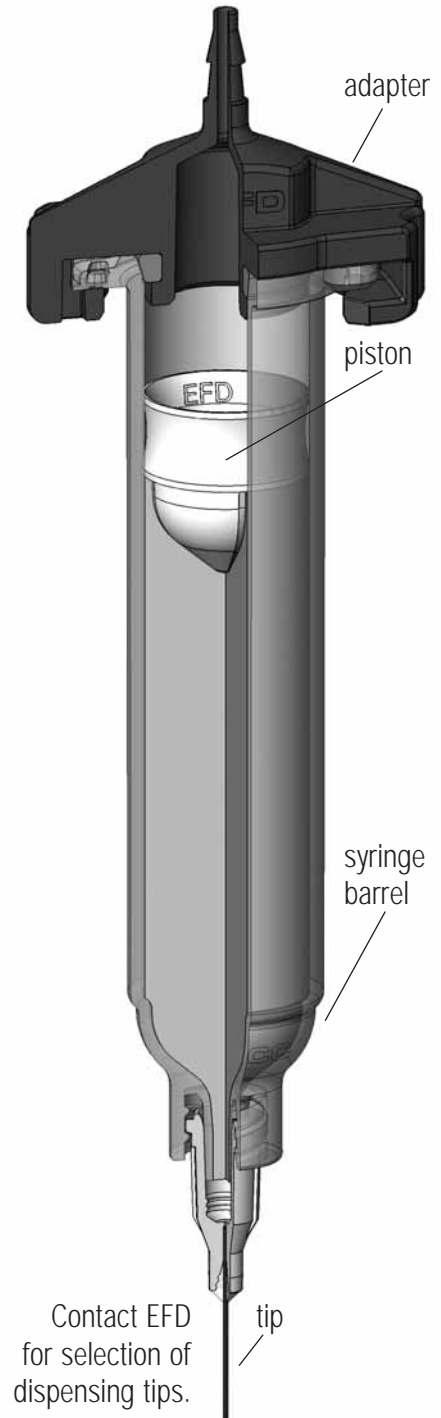

# Optimum<sup>™</sup> Component Desk Reference

Syringe Barrels .....	2
Snap-Tight Syringe Barrels End Caps .....	2
Safetylok Syringe Barrels Tip Caps .....	2
Adapter Assemblies .....	2
SmoothFlow <sup>™</sup> Pistons .....	3
Syringe Barrel and Piston Sets .....	3
Bulk Syringe Barrels .....	4
Bulk SmoothFlow Pistons .....	4
Bulk Snap-Tight Syringe Barrels End Caps .....	4
Bulk Safetylok Syringe Barrels Tip Caps .....	4
Bulk Syringe Barrels with Pistons Inserted .....	5
Bulk Syringe Barrels with Pistons Inserted Kits .....	5
Bulk Syringe Barrels, Pistons, End Caps, Tip Caps Kits .....	5
Cartridge Systems .....	6
Pistons .....	6
End Caps .....	6
Outlet Caps .....	6
Bulk Cartridge Barrels, Piston Sets .....	6
Bulk Cartridge Systems .....	7
Bulk Pistons .....	7
End Caps .....	7
Outlet Caps .....	7
Retainer Systems .....	7
SAP Numbers Sequential Order .....	8-12

## Sample Kits

Clear Barrel with tip cap, end cap and white pistons.

Size	Part Number	Qty/box
10cc	7012387	20
30cc	7012310	15